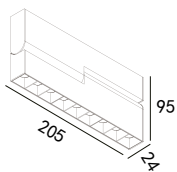

Surface Ceiling Linear Light AVIUS Adjustable

white grey black

224 178
LED Power 6W
Colour Temp 2700/3000K
4000/5000K
Luminous 688lm
738lm

LIGHT DISTRIBUTION For 3000k

224 179
LED Power 12W
Colour Temp 2700/3000K
4000/5000K
Luminous 999lm
1026lm