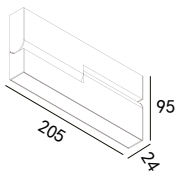

Surface Ceiling Linear Light AVIUS Adjustable

white grey black

224 178
LED Power 6W
Colour Temp 2700/3000K
4000/5000K
Luminous 688lm
738lm

LIGHT DISTRIBUTION For 3000k

224 179
LED Power 12W
Colour Temp 2700/3000K
4000/5000K
Luminous 999lm
1026lm