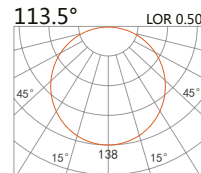

Surface Ceiling Linear Light AVIUS Adjustable

white grey black

224 178
LED Power 6W
Colour Temp 2700/3000K
4000/5000K
Luminous 688lm
738lm

LIGHT DISTRIBUTION For 3000k

224 179
LED Power 12W
Colour Temp 2700/3000K
4000/5000K
Luminous 999lm
1026lm

LIGHT DISTRIBUTION For 3000k